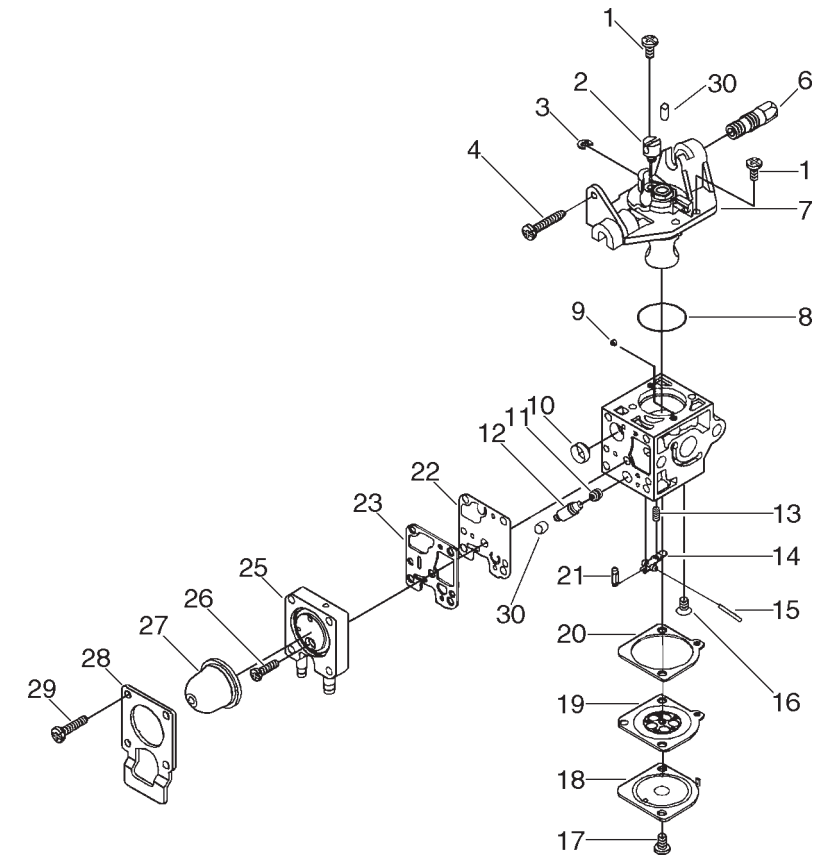

PPF-2100 7 (Carburetor)

KEY	LV	PART NUMBER	Q'TY	DESCRIPTION	REMARKS
26	+	P005-000270	1	SCREW	
27	+	125381-46730	1	PUMP, PRIMING	
28	+	P005-000250	1	RETAINER	
29	+	125310-61830	4	SCREW	
30	+	P005-001270	2	PLUG, H AJUST SCREW