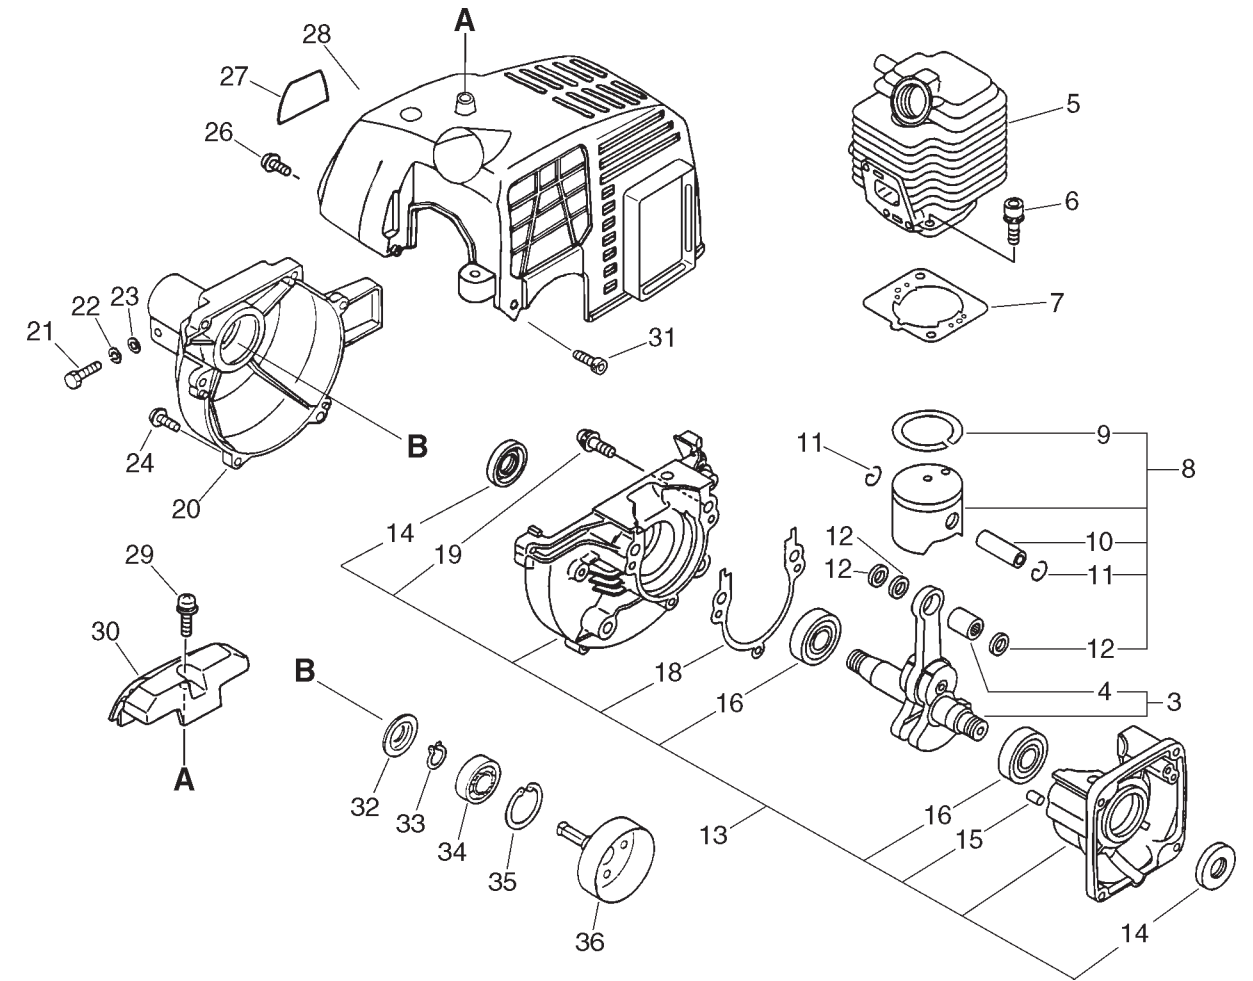

PPF-2100 8 (Repair Kit)

KEY	LV	PART NUMBER	Q'TY	DESCRIPTION	REMARKS
		P005-000550	1	DIAPHRAGM/GASKET KIT	
7-19	+	125341-42030	1	DIAPHRAGM	
7-20	+	P005-000200	1	GASKET, METERING	
7-22	+	P005-000510	1	DIAPHRAGM, PUMP	
7-23	+	P005-000520	1	GASKET, PUMP	
		P005-000950	1	REBUILD KIT	
7-10	+	P005-000010	1	STRAINER	
7-13	+	P005-000940	1	SPRING, METER. LEVER	
7-14	+	125323-08260	1	ARM, VALVE	
7-15	+	125338-13930	1	PIN, METERING ARM	
7-19	+	125341-42030	1	DIAPHRAGM	
7-20	+	P005-000200	1	GASKET, METERING	
7-21	+	125337-08260	1	VALVE, INLET NEEDLE	
7-22	+	P005-000510	1	DIAPHRAGM, PUMP	
7-23	+	P005-000520	1	GASKET, PUMP	
7-9	+	P005-001000	1	ROLLER, GUIDE	

PPF-2100 1 (Cylinder, Crankcase, Piston)

KEY	LV	PART NUMBER	Q'TY	DESCRIPTION	REMARKS
3		A011-000101	1	CRANKSHAFT,ASM	
4	+	V553-000010	1	BEARING,NEEDLE 8	
5		A130-000540	1	CYLINDER	
6		900162-05022	2	BOLT, H.S. 5*22	
7		V100-000160	1	GASKET,CYL	
8		P021-007711	1	PISTON KIT	
9	+	A101-000090	1	RING,PISTON	
10	+	100013-11520	1	PIN, PISTON	
11	+	100015-04630	2	CIRCLIP, PISTON PIN	
12	+	100014-11520	3	SPACER, PISTON PIN	
13		100204-52132	1	CRANKCASE KIT	
14	+	100212-42031	2	OILSEAL	
15	+	100215-03930	2	PIN, DOWEL	
16	+	94035-36201	2	BEARING BALL	
18	+	100242-42030	1	GASKET, CRANKCASE	
19	+	900162-05028	3	BOLT, H.S. 5*28	
20		101511-44630	1	COVER, FAN (BS)	
21		900151-05025	1	BOLT 5*25	
22		900605-00005	1	WASHER, SPRING 5	
23		900600-00005	1	WASHER 5	
24		900163-04016	4	BOLT HSH	
26		900238-04012	2	SCREW 4*12	
27		890115-24660	1	LABEL, MODEL	
28		A160-000590	1	COVER,CYLINDER	

PPF-2100 1 (Cylinder, Crankcase, Piston)

KEY	LV	PART NUMBER	Q'TY	DESCRIPTION	REMARKS
29		900253-05016	1	SCREW	
30		A162-000070	1	GUARD, TOP	
31		900163-04016	2	BOLT HSH	
32		175053-04920	1	STOPPER	
33		900701-00012	1	CIRCLIP 12	
34		900814-06201	1	BEARING, BALL 6201	
35		900702-00032	1	CIRCLIP 32	
36		175005-42030	1	DRUM, CLUTCH	