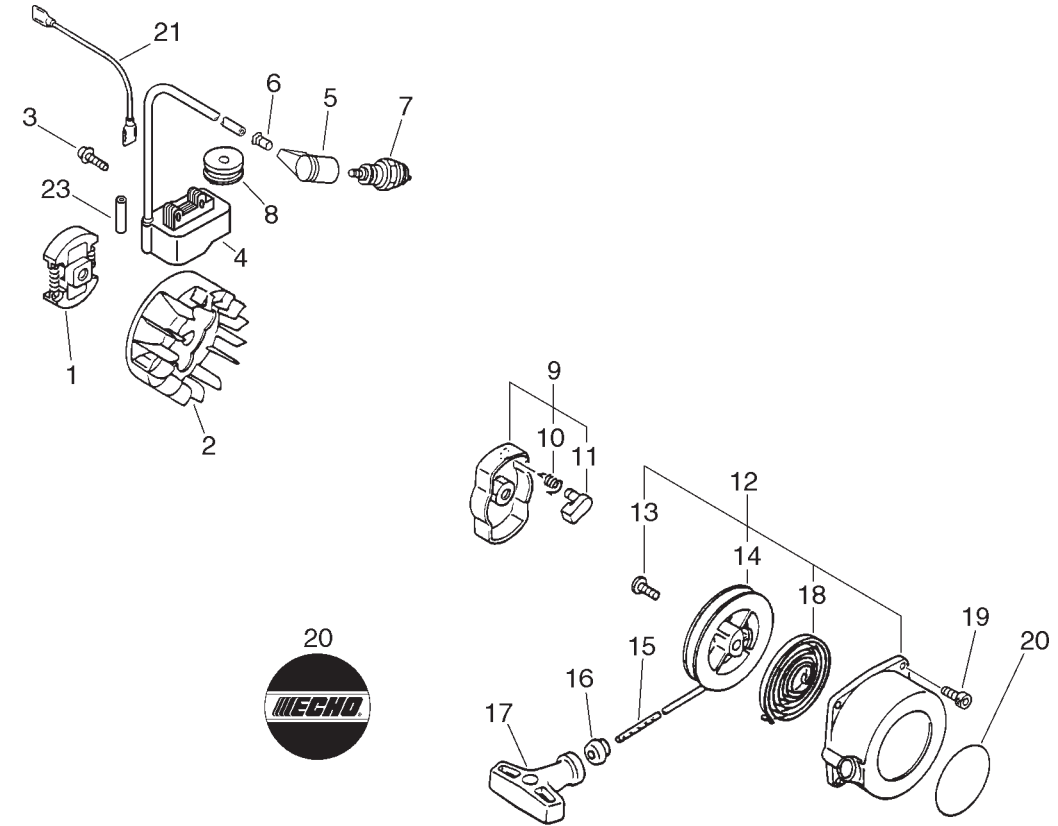

PPF-2100 2 (Starter, Magneto)

KEY	LV	PART NUMBER	Q'TY	DESCRIPTION	REMARKS
1		175000-56830	1	CLUTCH ASSY	
2		A409-000210	1	ROTOR,MAGNETO	
3		900162-04020	2	BOLT, H.S. 4*20	
4		A411-000130	1	COIL,IGNITION	
5		159012-10230	1	CAP, SPARK PLUG	
6		159016-05330	1	ADAPTER, PLUG CAP	
7		A425-000000	1	SPARKPLUG	
8		150112-44330	1	BUSHING	
9		177202-44331	1	PAWL ASM., STARTER	
10	+	177234-12220	1	SPRING, PAWL	
11	+	177218-44330	1	PAWL, STARTER	
12		177200-42033	1	STARTER ASSY	
13	+	177236-44330	1	SCREW	
14	+	177215-44430	1	DRUM, STARTER	
15	+	177226-10120	1	ROPE, STARTER	
16	+	177227-42030	1	GUIDE, ROPE	
17	+	177228-06530	1	GRIP, STARTER	
18	+	177220-42030	1	SPRING, REWIND	
19		900163-04016	2	BOLT HSH	
20		890118-49130	1	LABEL, ECHO	
21		V485-000290	1	LEAD	
23		156110-54930	1	TUBE