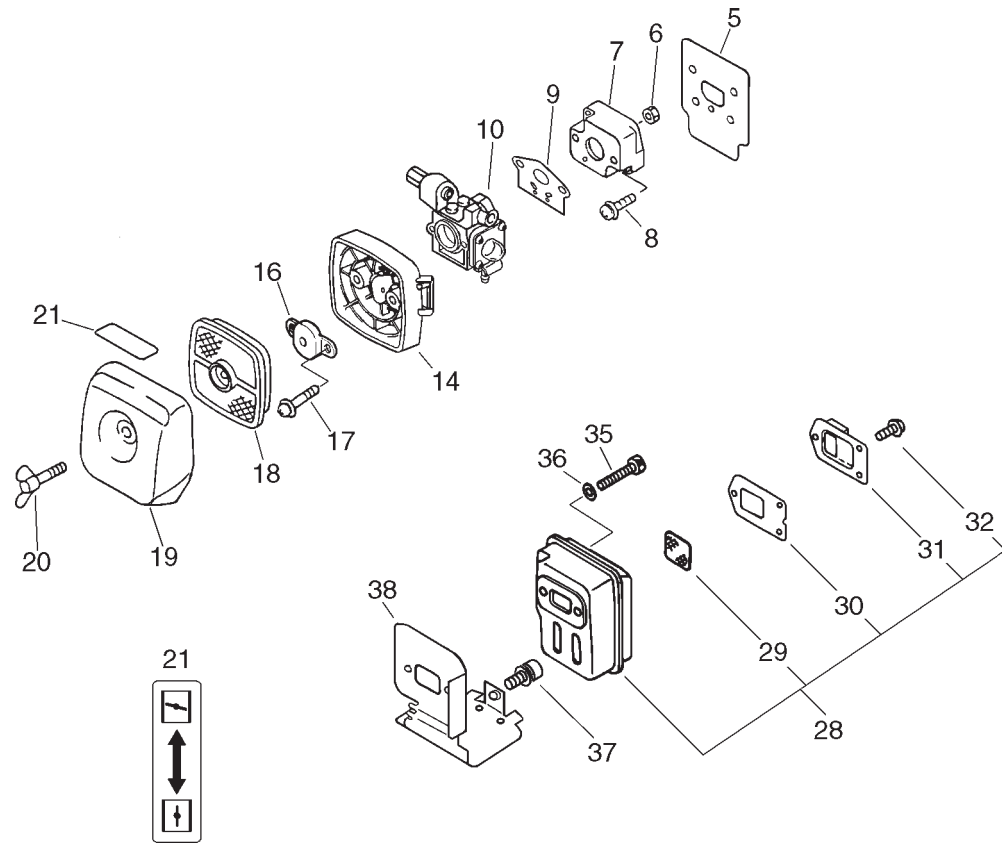

PPF-2100 3 (Air Cleaner, Muffler)

KEY	LV	PART NUMBER	Q'TY	DESCRIPTION	REMARKS
5		130010-42032	1	GASKET,INTAKE	
6		900500-00005	2	NUT 5	
7		130017-44330	1	INSULATOR	
8		900238-05020	2	SCREW 5*20	
9		130010-13410	1	GASKET, INTAKE	
10		A021-000740	1	CARBURETOR,DIAPHRAGM	
14		P021-004480	1	CASE, AIR CLEANER	
16		129011-52730	1	PLATE, PREVENT	
17		900220-05065	2	SCREW 5*65	
18		130310-54130	1	FILTER, AIR	
19		130313-05863	1	LID, AIR CLEANER	
20		210417-52730	1	BOLT, WING	
21		890332-52730	1	LABEL, CHOKE	
28		P021-007420	1	MUFFLER ASY	
29	+	145862-40630	1	SCREEN, MUFFLER	
30	+	145866-42031	1	GASKET, MUFFLER LID	
31	+	A313-000580	1	GUIDE,EXH	
32	+	900242-04010	3	SCREW 4*10	
35		900105-05055	2	BOLT, H.S. 5*55	
36		900600-00005	2	WASHER 5	
37		91107-04008	1	BOLT HSH FLANGE	
38		V104-000510	1	GASKET,EXHAUST