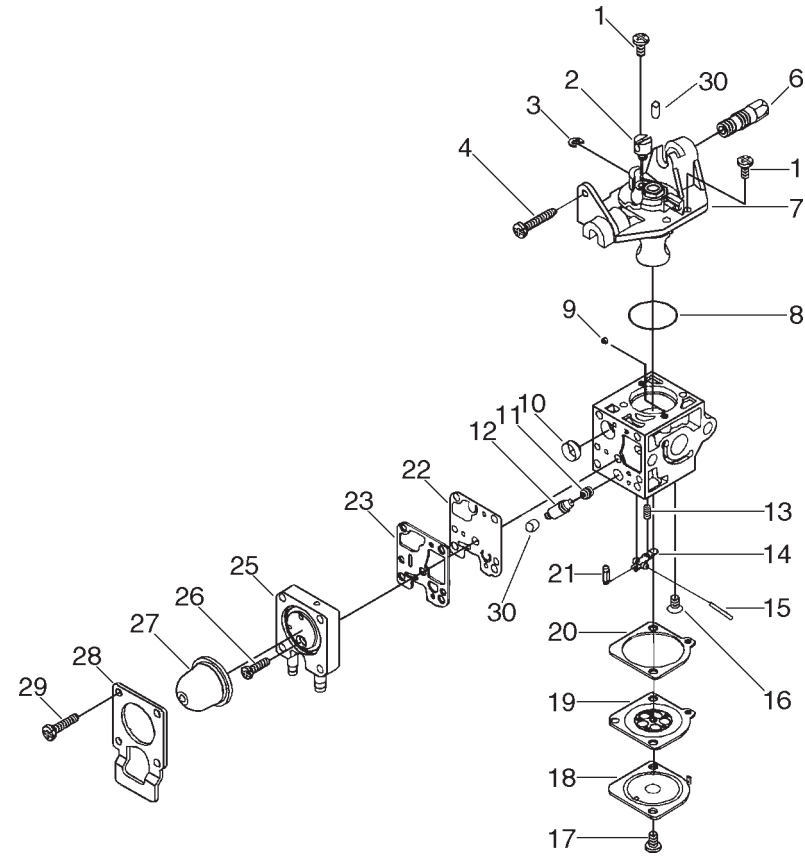

PPF-2100 1 (Cylinder, Crankcase, Piston)

KEY	LV	PART NUMBER	Q'TY	DESCRIPTION	REMARKS
29		900253-05016	1	SCREW	
30		A162-000070	1	GUARD, TOP	
31		900163-04016	2	BOLT HSH	
32		175053-04920	1	STOPPER	
33		900701-00012	1	CIRCLIP 12	
34		900814-06201	1	BEARING, BALL 6201	
35		900702-00032	1	CIRCLIP 32	
36		175005-42030	1	DRUM, CLUTCH	

PPF-2100 7 (Carburetor)

KEY	LV	PART NUMBER	Q'TY	DESCRIPTION	REMARKS
26	+	P005-000270	1	SCREW	
27	+	125381-46730	1	PUMP, PRIMING	
28	+	P005-000250	1	RETAINER	
29	+	125310-61830	4	SCREW	
30	+	P005-001270	2	PLUG, H AJUST SCREW	

PPF-2100 7 (Carburetor)

KEY	LV	PART NUMBER	Q'TY	DESCRIPTION	REMARKS
		A021-000740	1	CARBURETOR,DIAPHRAGM	
1	+	125344-13931	3	SCREW	
2	+	P005-001240	1	POST	
3	+	P005-000190	1	E-RING	
4	+	P005-000100	1	SCREW,THROTTLEADJUST	
6	+	P005-001330	1	SCREW, WIRW ADJUST	
7	+	P005-001320	1	COVER ASY, ROTOR	
8	+	P005-000280	1	O-RING	
9	+	P005-001000	1	ROLLER, GUIDE	
10	+	P005-000010	1	STRAINER	
11	+	P005-001260	1	SCREW,MAINN MIXTURE	
12	+	P005-001250	1	RETAINER,PLUG BALL	
13	+	P005-000940	1	SPRING, METER. LEVER	
14	+	125323-08260	1	ARM, VALVE	
15	+	125338-13930	1	PIN, METERING ARM	
16	+	125339-42030	1	SCREW	
17	+	125344-52130	2	SCREW	
18	+	125342-52130	1	COVER, DIAPHRAGM	
19	+	125341-42030	1	DIAPHRAGM	
20	+	P005-000200	1	GASKET, METERING	
21	+	125337-08260	1	VALVE, INLET NEEDLE	
22	+	P005-000510	1	DIAPHRAGM, PUMP	
23	+	P005-000520	1	GASKET, PUMP	
25	+	P005-000930	1	BASE, ASY PRIMER	