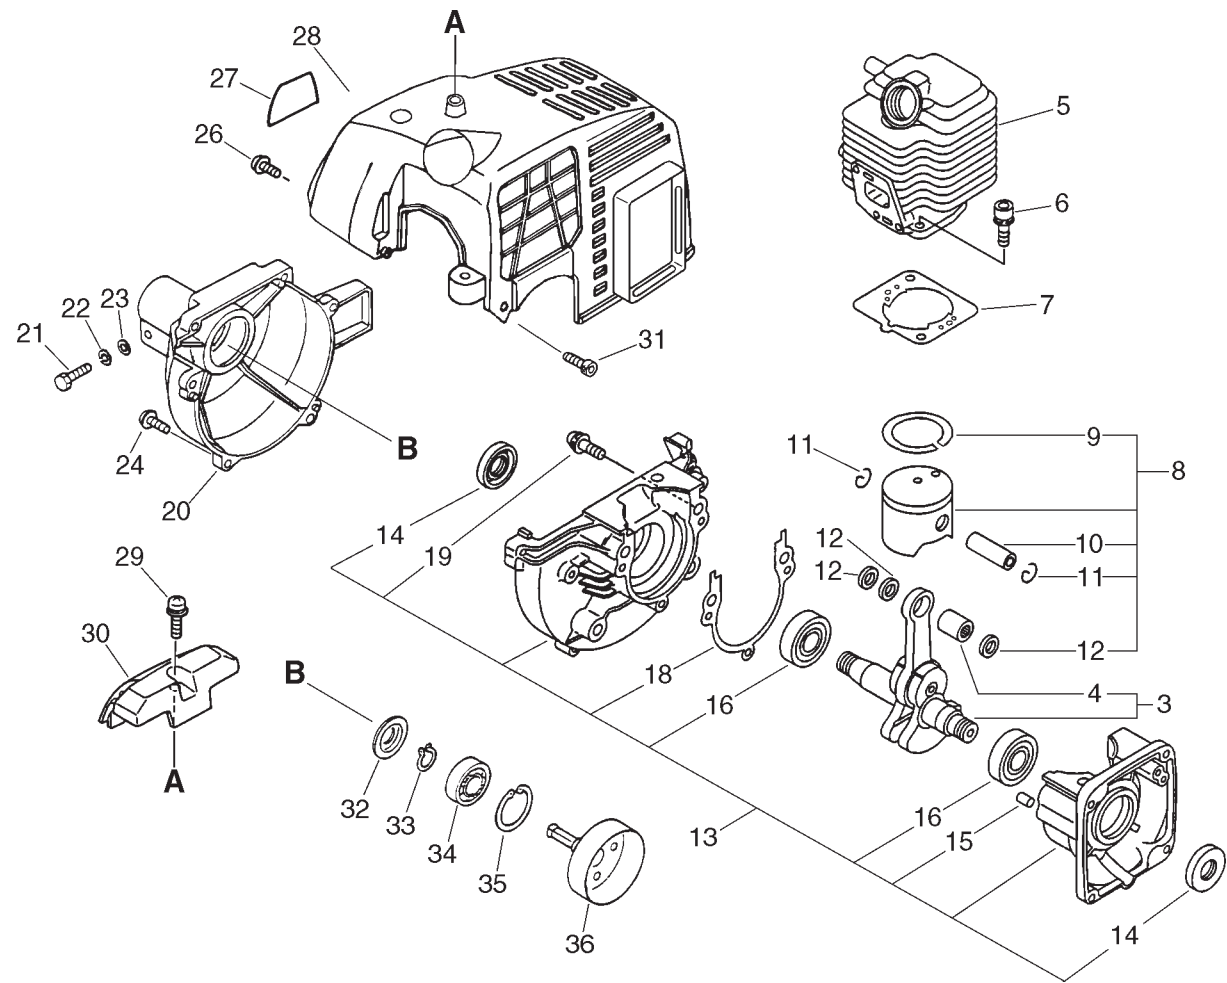

PPF-2100 8 (Repair Kit)

KEY	LV	PART NUMBER	Q'TY	DESCRIPTION	REMARKS
		P005-000550	1	DIAPHRAGM/GASKET KIT	
7-19	+	125341-42030	1	DIAPHRAGM	
7-20	+	P005-000200	1	GASKET, METERING	
7-22	+	P005-000510	1	DIAPHRAGM, PUMP	
7-23	+	P005-000520	1	GASKET, PUMP	
		P005-000950	1	REBUILD KIT	
7-10	+	P005-000010	1	STRAINER	
7-13	+	P005-000940	1	SPRING, METER. LEVER	
7-14	+	125323-08260	1	ARM, VALVE	
7-15	+	125338-13930	1	PIN, METERING ARM	
7-19	+	125341-42030	1	DIAPHRAGM	
7-20	+	P005-000200	1	GASKET, METERING	
7-21	+	125337-08260	1	VALVE, INLET NEEDLE	
7-22	+	P005-000510	1	DIAPHRAGM, PUMP	
7-23	+	P005-000520	1	GASKET, PUMP	
7-9	+	P005-001000	1	ROLLER, GUIDE	

PPF-2100 1 (Cylinder, Crankcase, Piston)

KEY	LV	PART NUMBER	Q'TY	DESCRIPTION	REMARKS
3		A011-000101	1	CRANKSHAFT,ASM	
4	+	V553-000010	1	BEARING,NEEDLE 8	
5		A130-000540	1	CYLINDER	
6		900162-05022	2	BOLT, H.S. 5*22	
7		V100-000160	1	GASKET,CYL	
8		P021-007711	1	PISTON KIT	
9	+	A101-000090	1	RING,PISTON	
10	+	100013-11520	1	PIN, PISTON	
11	+	100015-04630	2	CIRCLIP, PISTON PIN	
12	+	100014-11520	3	SPACER, PISTON PIN	
13		100204-52132	1	CRANKCASE KIT	
14	+	100212-42031	2	OILSEAL	
15	+	100215-03930	2	PIN, DOWEL	
16	+	94035-36201	2	BEARING BALL	
18	+	100242-42030	1	GASKET, CRANKCASE	
19	+	900162-05028	3	BOLT, H.S. 5*28	
20		101511-44630	1	COVER, FAN (BS)	
21		900151-05025	1	BOLT 5*25	
22		900605-00005	1	WASHER, SPRING 5	
23		900600-00005	1	WASHER 5	
24		900163-04016	4	BOLT HSH	
26		900238-04012	2	SCREW 4*12	
27		890115-24660	1	LABEL, MODEL	
28		A160-000590	1	COVER,CYLINDER	

PPF-2100 1 (Cylinder, Crankcase, Piston)

KEY	LV	PART NUMBER	Q'TY	DESCRIPTION	REMARKS
29		900253-05016	1	SCREW	
30		A162-000070	1	GUARD, TOP	
31		900163-04016	2	BOLT HSH	
32		175053-04920	1	STOPPER	
33		900701-00012	1	CIRCLIP 12	
34		900814-06201	1	BEARING, BALL 6201	
35		900702-00032	1	CIRCLIP 32	
36		175005-42030	1	DRUM, CLUTCH	