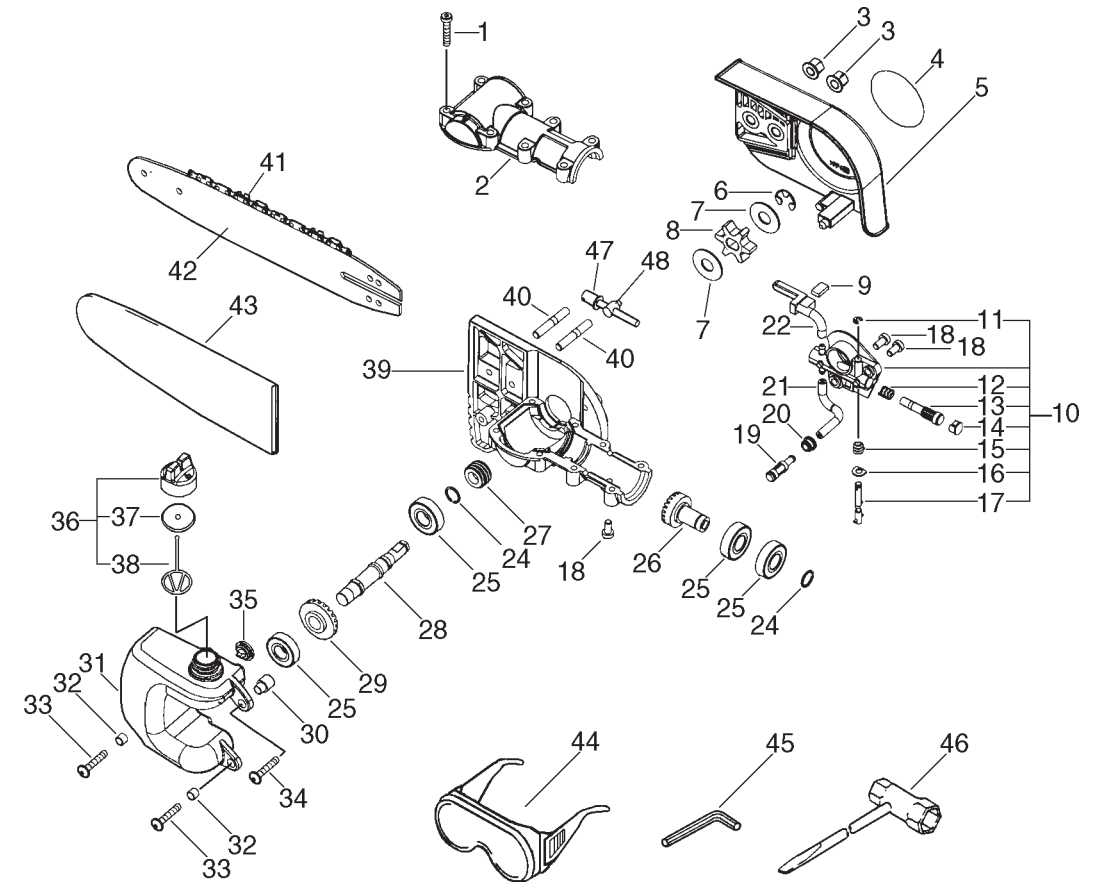

PPF-2100 6 (Gear Case)

KEY	LV	PART NUMBER	Q'TY	DESCRIPTION	REMARKS
26		V651-000032	1	GEAR,BEVEL	
27		437063-38330	1	GEAR, WORM	
28		C534-000180	1	SHAFT,GEAR	
29		V651-000111	1	GEAR,BEVEL	
30		V354-000010	1	COLLAR,6	
31		C200-000000	1	TANK,OIL	
32		131045-28230	2	COLLAR	
33		V253-000030	2	SCREW,5	
34		V253-000020	1	SCREW,5	
35		131314-06320	1	VALVE, CHECK	
36		P021-000950	1	CAP ASSY, OIL	
37	+	436012-37830	1	GASKET, CIRCULAR	
38	+	131051-19830	1	LINK	
39		C531-000020	1	CASE,GEAR	
40		V224-000000	2	BOLT,STUD 6	
41		431610-22160	1	CHAIN, SAW	
42		X101-000070	1	BAR,GUIDE 25	
43		X490-000060	1	SCABBARD,CHAIN	
44		P021-002861	1	GOGGLES	
45		895612-03430	1	L-WRENCH (3MM)	
46		895410-39130	1	WRENCH, W/S-DRIVER	
47		433016-39131	1	BOLT	
48		433014-03931	1	TENSIONER