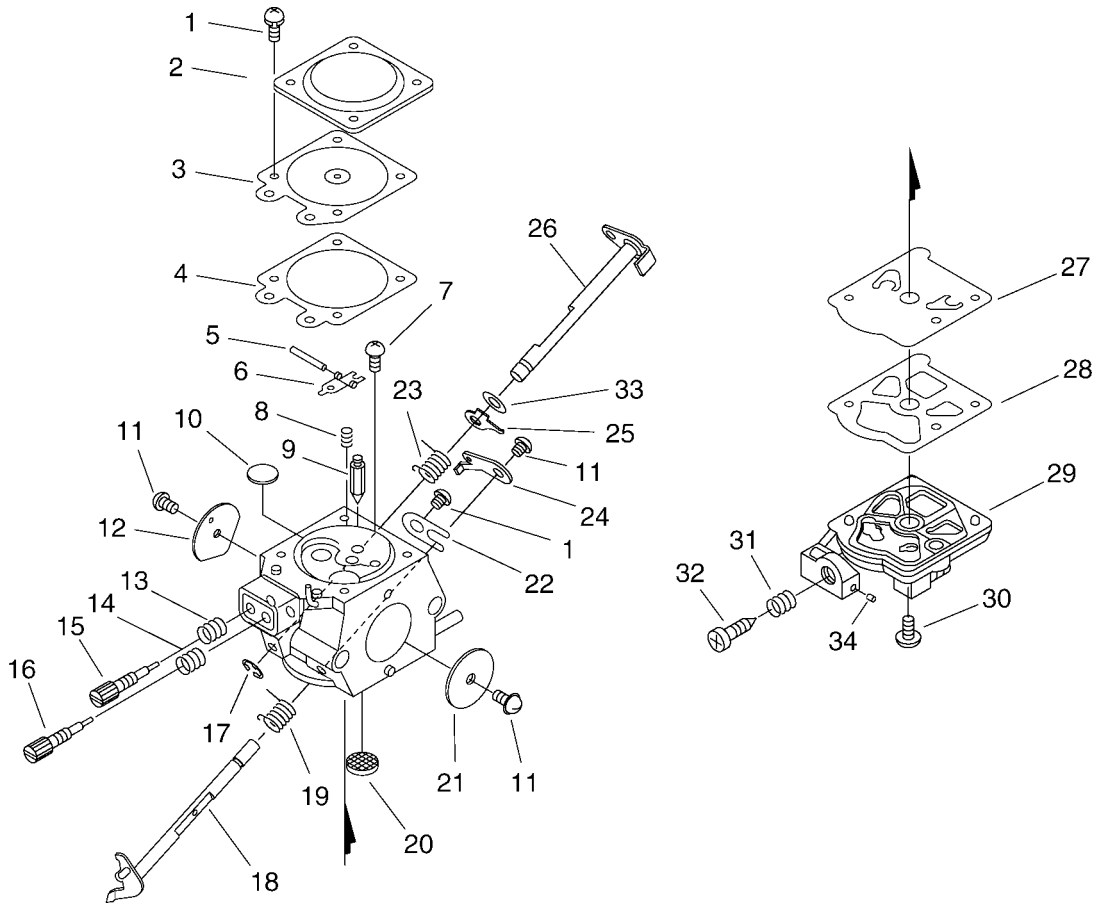

CS-420ES 7 Carburetor

KEY	LV	PART NUMBER	Q'TY	DESCRIPTION	REMARKS
24	+	P003-001780	1	EVER, THROTTLE	
25	+	P003-001510	1	LEVER-FAST IDLE	
26	+	P003-000150	1	CHOKE, SHAFT	
27	+	123125-15030	1	GASKET, FUEL PUMP	
28	+	123112-15030	1	DIAPHRAGM, FUEL PUMP	
29	+	123124-38330	1	COVER, FUEL PUMP	
30	+	123110-03930	1	SCREW, PUMP COVER	
31	+	123133-04260	1	SPRING, IDLE ADJUST	
32	+	123134-04260	1	SCREW, IDLE ADJUST	
33	+	123149-26030	1	WASHER	
34	+	123178-15030	1	PLUG, FRICTION