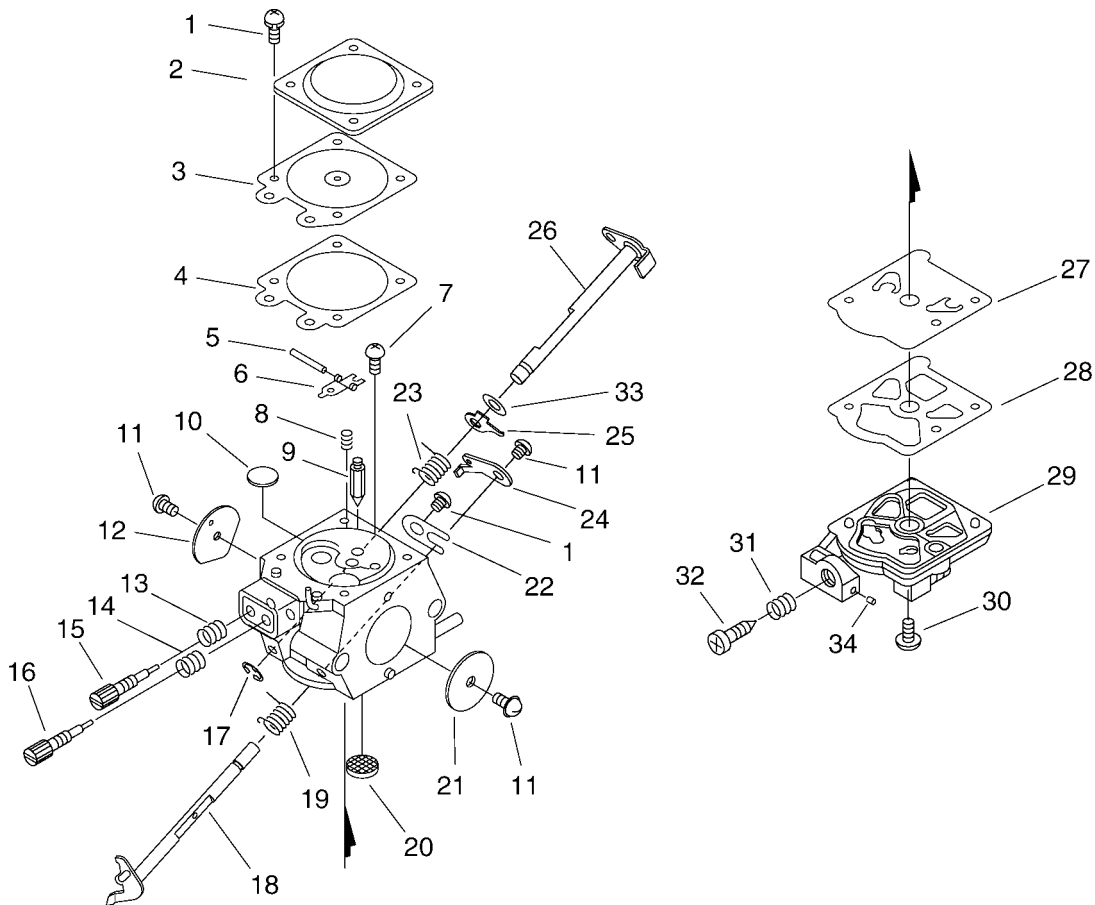

KEY	LV	PART NUMBER	Q'TY	DESCRIPTION	REMARKS
		A021-001580	1	CARBURETOR,DIAPHRAGM	
1	+	123130-02960	5	SCREW	
2	+	123142-03930	1	COVER, M. DIAPHRAGM	
3	+	P003-001850	1	DIAPHRAGM, METERING	
4	+	123140-03930	1	GASKET, M. DIAPHRAGM	
5	+	123138-03930	1	PIN, METERING LEVER	
6	+	123123-03930	1	LEVER, METERING	
7	+	123139-03930	1	SCREW, M. LEVER PIN	
8	+	123122-39330	1	SPRING, METER. LEVER	
9	+	123137-19830	1	VALVE, INLET NEEDLE	
10	+	123146-10631	1	PLUG, WELCH	
11	+	123114-38830	3	SCREW	
12	+	P003-001790	1	VALVE, CHOKE	
13	+	123121-22130	1	SPRING, NEEDLE	
14	+	123119-22130	1	SPRING, NEEDLE	
15	+	123118-30330	1	NEEDLE, IDLE	
16	+	P003-001340	1	NEEDLE POWER	
17	+	123127-15030	1	RING	
18	+	P003-001810	1	SHAFT ASY,THROTTLE	
19	+	123113-37530	1	SPRING, THROTTLE RTN	
20	+	123126-10631	1	SCREEN, INLET	
21	+	123116-10530	1	VALVE, THROTTLE	
22	+	123127-03930	1	CLIP, THROTTLE SHAFT	
23	+	P003-000140	1	SPRING