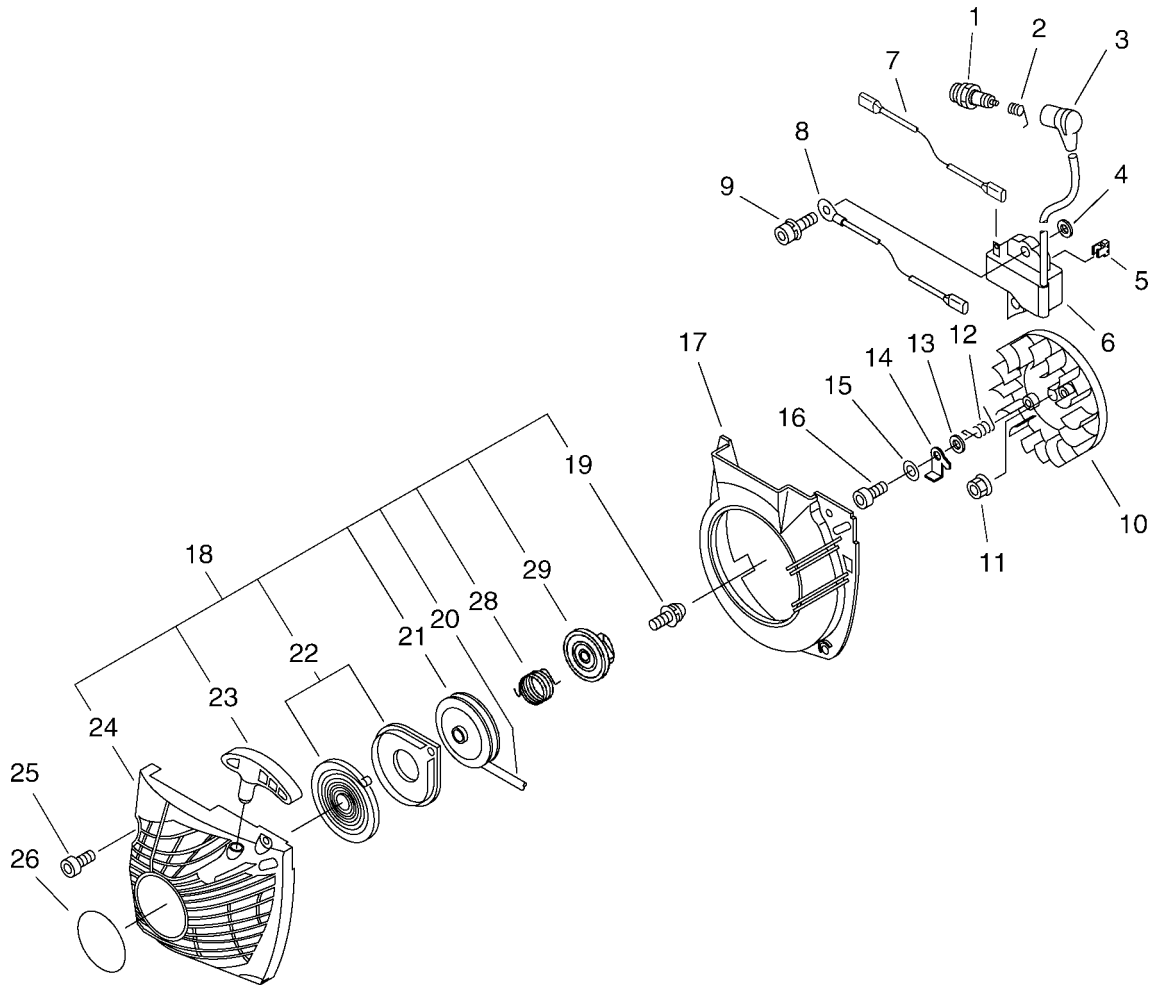

KEY	LV	PART NUMBER	Q'TY	DESCRIPTION	REMARKS
1		159010-19830	1	PLUG, SPARK (BPM-8Y)	
2		A426-000010	1	TERMINAL, SPARKPLUG	
3		A427-000013	1	CAP, SPARK PLUG	
4		150117-16430	2	SPACER	
5		V490-000310	1	CLIP	
6		A411-000264	1	COIL, IGNITION	
7		V485-000680	1	LEAD	
8		V485-000620	1	LEAD	
9		900162-05020	2	BOLT, H.S. 5*20	
10		A409-000272	1	ROTOR, MAGNETO	
11		900515-00008	1	NUT, FLANGE 8	
12		177234-35430	2	SPRING, RETURN	
13		177247-04630	2	SPACER, RATCHET	
14		A514-000050	2	PAWL	
15		900603-00005	2	WASHER 5	
16		V203-000090	2	BOLT, 5	
17		A172-000571	1	COVER, FAN	
18		A051-000980	1	STARTER, RECOIL ASY	
19	+	177236-61830	1	SCREW	
20	+	P022-008440	1	ROPE, STARTER	
21	+	A506-000030	1	REEL, ROPE	
22	+	P022-010440	1	SPRING KIT, REWIND	
23	+	P022-005891	1	GRIP, STARTER	
24	+	A500-000420	1	CASE, STARTER