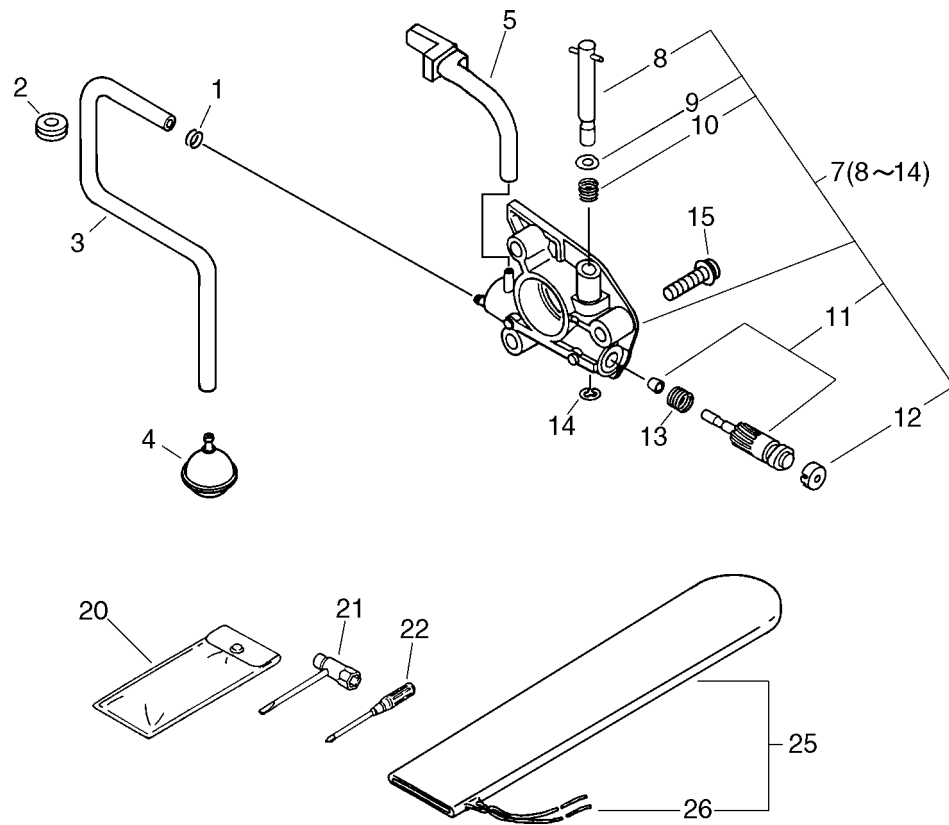

KEY	LV	PART NUMBER	Q'TY	DESCRIPTION	REMARKS
1		151112-04630	1	BUSHING	
2		159118-60930	1	GUIDE, CORD	
3		159010-10630	1	PLUG, SPARK (BPM-7A)	
4		159011-03432	1	COIL, SPARK PLUG	
5		159012-01620	1	CAP, SPARK PLUG	
6		156626-60930	1	COIL, IGNITION	
7		900238-05025	2	SCREW 5*25	
8		162010-60930	1	LEAD	
9		162021-52130	1	LEAD	
10		150117-16430	2	SPACER	
11		163400-35430	1	SWITCH, IGNITION	
12		900515-00008	1	NUT, FLANGE 8	
13		177234-35430	2	SPRING, RETURN	
14		177247-04630	2	SPACER, RATCHET	
15		A514-000000	2	PAWL	
16		900603-00005	4	WASHER 5	
17		V203-000090	2	BOLT,5	
18		101511-60931	1	COVER, FAN	
19		177200-60933	1	STARTER, RECOIL	
20	+	177236-44330	1	SCREW	
22	+	P022-005860	1	ROPE, STARTER	
23	+	P022-005870	1	DRUM, STARTER	
24	+	177203-60930	1	SPRING KIT, REWIND	
25	+	P022-001320	1	GRIP, STARTER	

KEY	LV	PART NUMBER	Q'TY	DESCRIPTION	REMARKS
25	+	433116-35430	1	SPACER 8	
26	+	900342-25012	1	PIN, SPRING 2.5*12	
27	+	433122-35430	1	SPRING, BRAKE	
28	+	900253-04012	3	SCREW	
29	+	433310-60930	1	COVER, BRAKE BS	
30	+	C328-000070	1	BAND, BRAKE	
31	+	433142-35430	1	ADJUSTER, BRAKE	
32		175014-39131	1	WASHER, CLUTCH	
33		175012-00831	1	BEARING, NEEDLE	
34		175005-39132	1	DRUM, CLUTCH	
35		A551-000010	1	PLATE, CLUTCH	
36		A056-000070	1	CLUTCH	
40	+	V451-000470	3	SPRING, TENSION	
41	+	A555-000060	3	SHOE, CLUTCH	
43	+	A552-000020	1	HUB, CLUTCH	