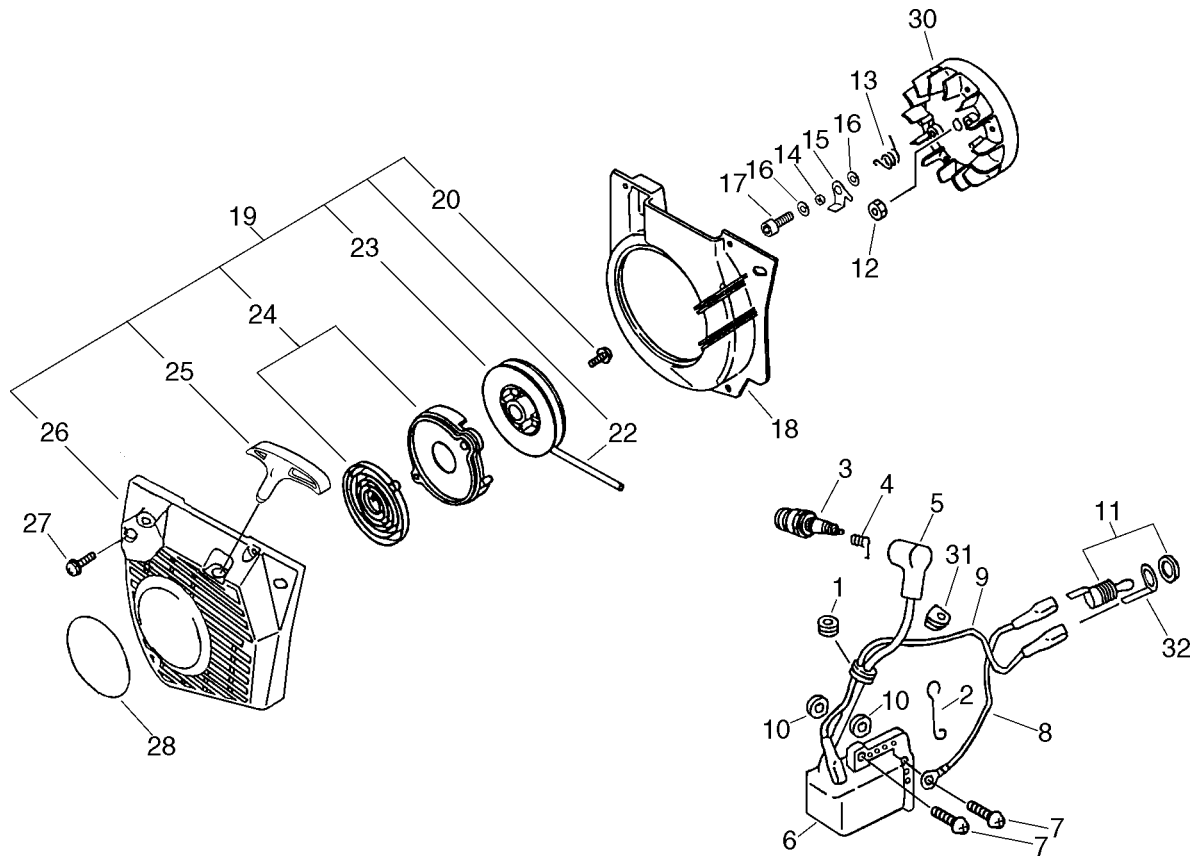

KEY	LV	PART NUMBER	Q'TY	DESCRIPTION	REMARKS
26	+	P022-008251	1	CASE, STARTER	
27		900256-04016	4	SCREW 4*16	
28		X502-000410	1	LABEL,ECHO	
30		156800-60930	1	ROTOR, MAGNETO	
31		150112-04930	1	BUSHING	
32		168114-60930	1	TERMINAL, LEAD