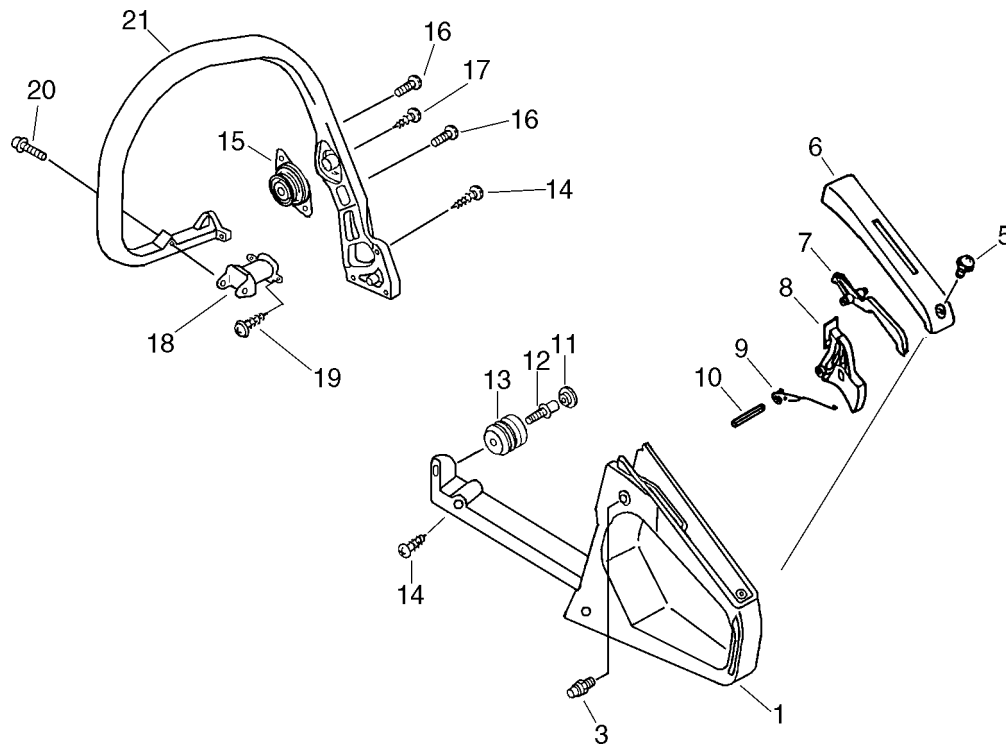

KEY	LV	PART NUMBER	Q'TY	DESCRIPTION	REMARKS
1		351110-60932	1	HANDLE, REAR	
3		178302-37930	1	LATCH, THROTTLE	
5		900253-04012	1	SCREW	
6		351155-35430	1	COVER, HANDLE (BL)	
7		178090-37930	1	LOCKOUT, T. CONTROL	
8		C450-00000	1	TRIGGER, THROTTLE	
9		178043-35430	1	SPRING, THR. RETURN	
10		900345-40030	1	PIN, SPRING 4*30SUS	
11		100918-19830	1	CAP, CUSHION	
12		100915-35430	1	SCREW	
13		100910-60030	1	CUSHION	
14		900253-05020	4	SCREW 5*20	
15		100922-35430	1	CUSHION, REARE HANDLE	
16		900238-04016	2	SCREW 4*16	
17		900253-05016	1	SCREW	
18		351105-60930	1	CUSHION	
19		900253-04012	2	SCREW	
20		900238-04022	1	SCREW 4*22	
21		351606-60932	1	HANDLE, FRONT