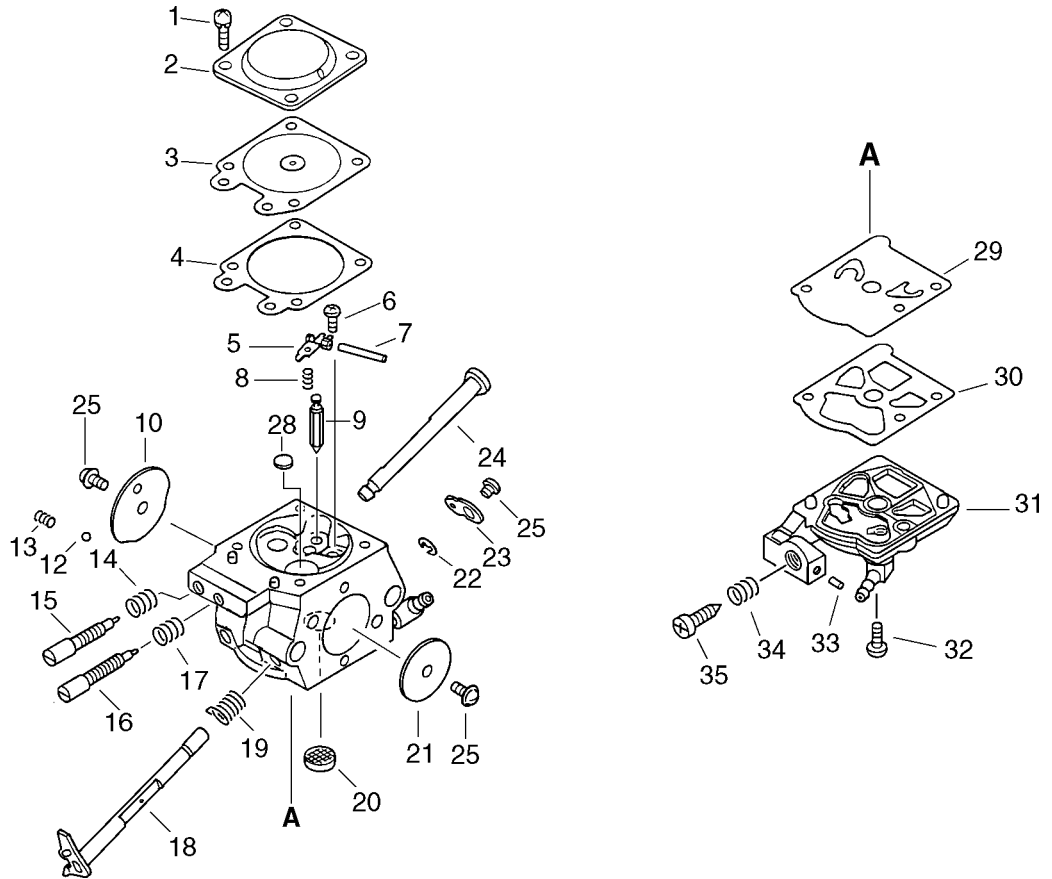

KEY	LV	PART NUMBER	Q'TY	DESCRIPTION	REMARKS
25	+	123114-38830	3	SCREW	
28	+	123146-10631	1	PLUG, WELCH	
29	+	123112-15030	1	DIAPHRAGM, FUEL PUMP	
30	+	123125-15030	1	GASKET, FUEL PUMP	
31	+	123124-38330	1	COVER, FUEL PUMP	
32	+	123110-03930	1	SCREW, PUMP COVER	
33	+	123178-15030	1	PLUG, FRICTION	
34	+	123133-04260	1	SPRING, IDLE ADJUST	
35	+	123134-04260	1	SCREW, IDLE ADJUST