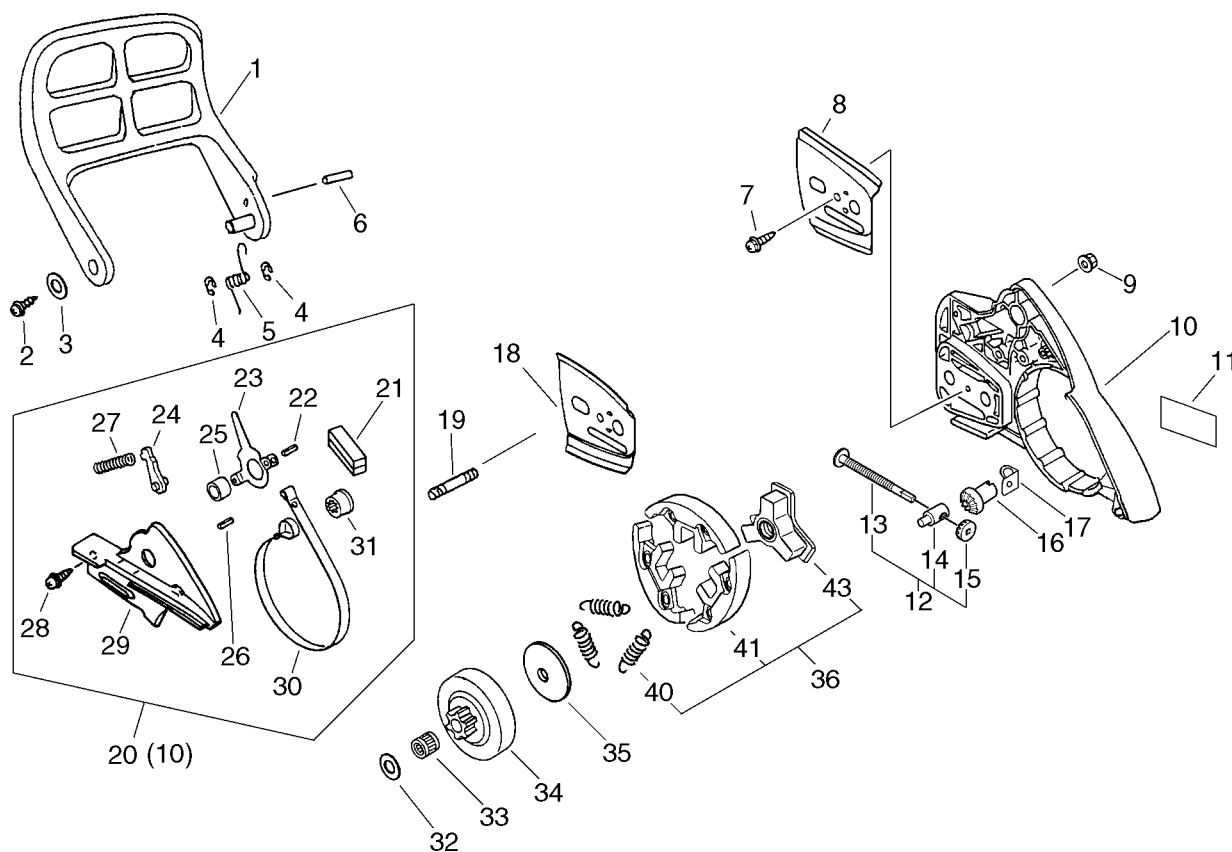

KEY	LV	PART NUMBER	Q'TY	DESCRIPTION	REMARKS
25	+	433116-35430	1	SPACER 8	
26	+	900342-25012	1	PIN, SPRING 2.5*12	
27	+	433122-35430	1	SPRING, BRAKE	
28	+	900253-04012	3	SCREW	
29	+	433310-60930	1	COVER, BRAKE BS	
30	+	C328-000070	1	BAND, BRAKE	
31	+	433142-35430	1	ADJUSTER, BRAKE	
32		175014-39131	1	WASHER, CLUTCH	
33		175012-00831	1	BEARING, NEEDLE	
34		175005-39132	1	DRUM, CLUTCH	
35		A551-000010	1	PLATE, CLUTCH	
36		A056-000070	1	CLUTCH	
40	+	V451-000470	3	SPRING, TENSION	
41	+	A555-000060	3	SHOE, CLUTCH	
43	+	A552-000020	1	HUB, CLUTCH