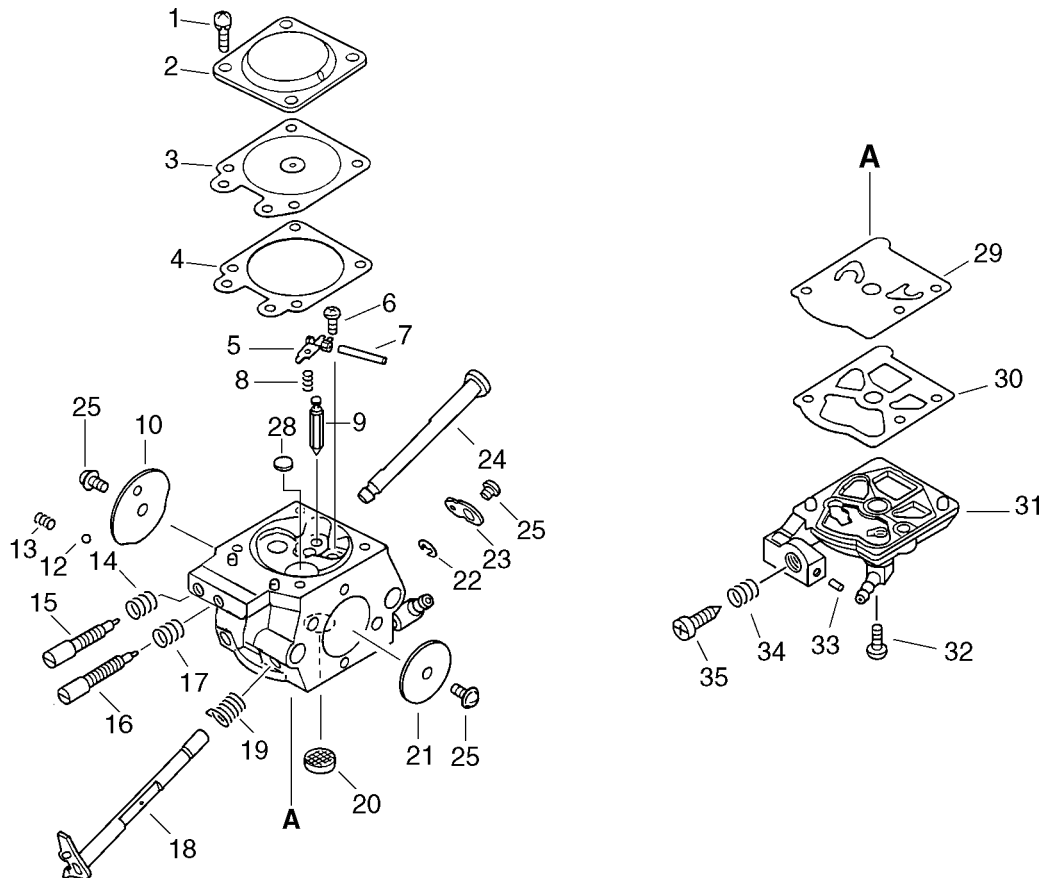

KEY	LV	PART NUMBER	Q'TY	DESCRIPTION	REMARKS
		123000-60930	1	CARBURETOR ASSY	
1	+	123130-02960	4	SCREW	
2	+	123142-03930	1	COVER, M. DIAPHRAGM	
3	+	123141-03930	1	DIAPHRAGM, METERING	
4	+	123140-03930	1	GASKET, M. DIAPHRAGM	
5	+	123123-03930	1	LEVER, METERING	
6	+	123139-03930	1	SCREW, M. LEVER PIN	
7	+	123138-03930	1	PIN, METERING LEVER	
8	+	123122-39330	1	SPRING, METER. LEVER	
9	+	123137-19830	1	VALVE, INLET NEEDLE	
10	+	123132-35430	1	VALVE, CHOKE	
12	+	123136-10630	1	BALL, CHOKE FRICTION	
13	+	123135-10630	1	SPRING, CHOKE FRICT.	
14	+	123119-22130	1	SPRING, NEEDLE	
15	+	123120-10860	1	NEEDLE, HIGH SPEED	
16	+	123118-38330	1	NEEDLE, IDLE	
17	+	123121-22130	1	SPRING, NEEDLE	
18	+	123117-37330	1	SHAFT, THROTTLE	
19	+	123113-37530	1	SPRING, THROTTLE RTN	
20	+	123126-10631	1	SCREEN, INLET	
21	+	123116-03930	1	VALVE, THROTTLE	
22	+	123127-15030	1	RING	
23	+	123150-38330	1	LEVER, THROTTLE	
24	+	123131-35430	1	SHAFT, CHOKE